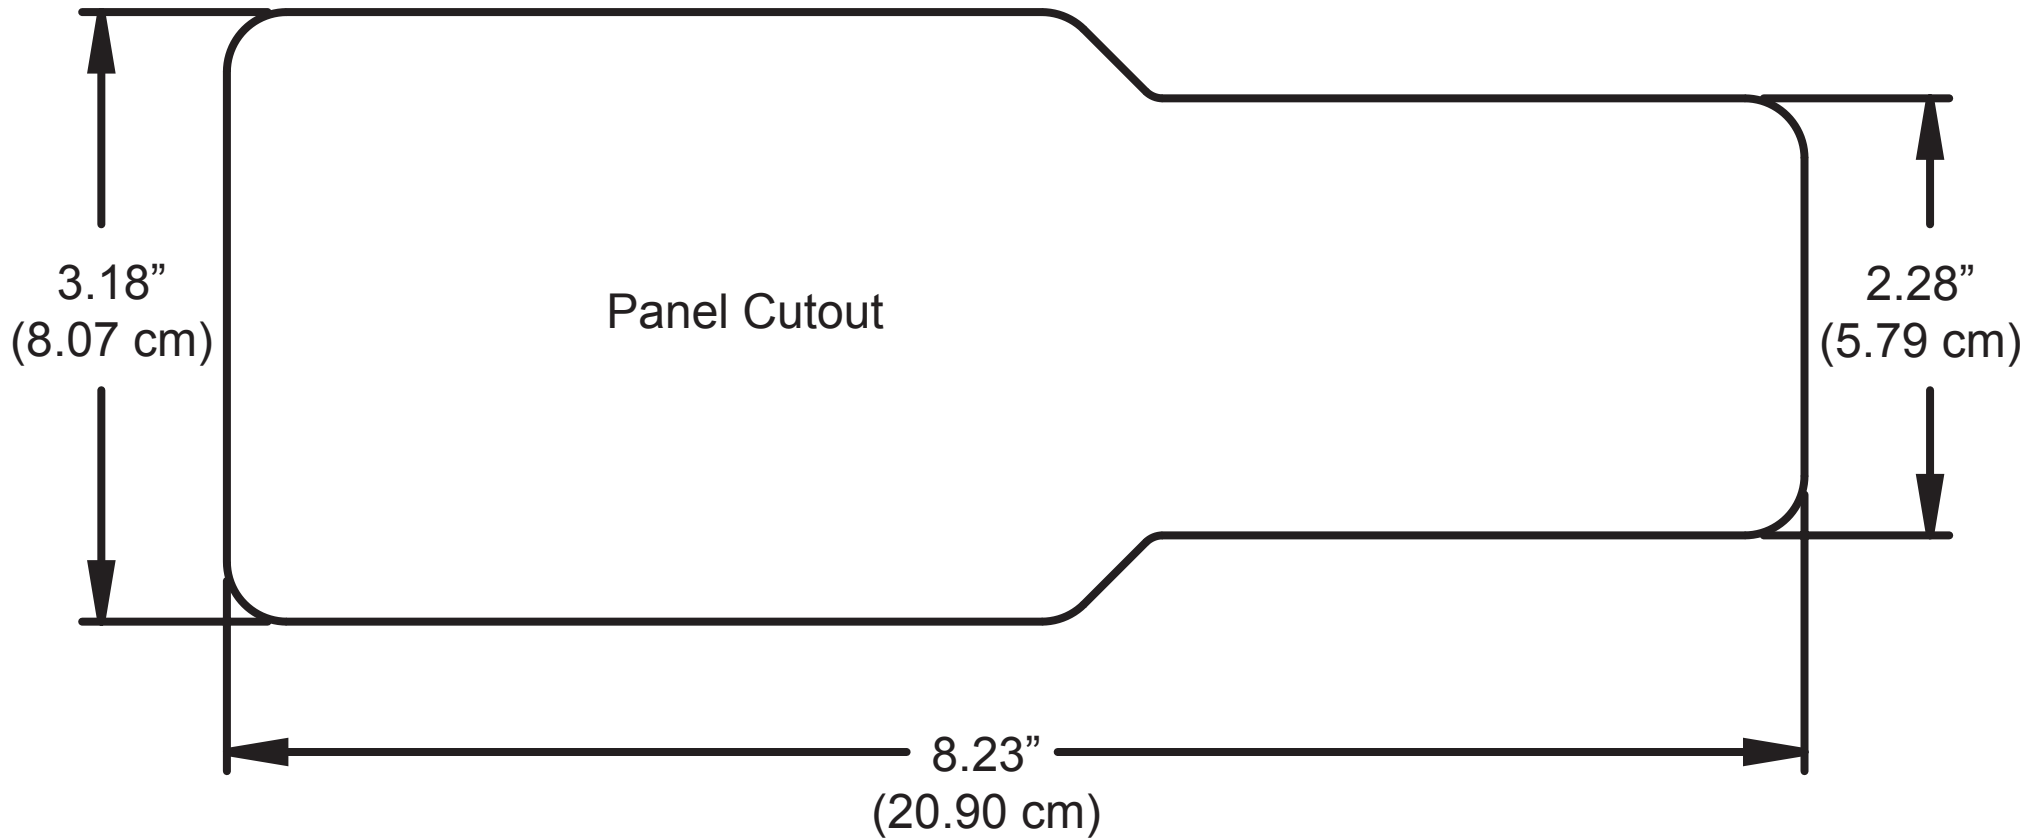

Technical Specifications & Features

600 Series (actual size)

Features

- 4.3 inch color LCD display
- 11 buttons
- Shortcut mode
- Navigation mode
- Graphic temperature display
- 3 heating modes
- 7-Day programmable filter cycles
- Multi-speed circ pump control